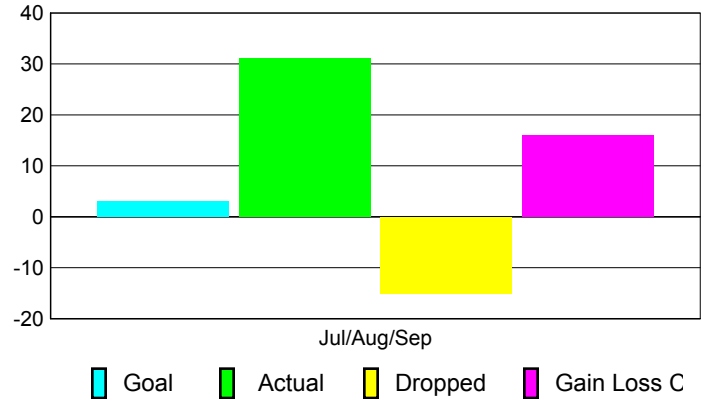

Membership Results 2010-2011

Goal, New, Dropped, Gain/Loss