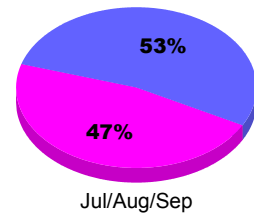

Membership Results
2010-2011

Membership
2009-2010

Month	Net Memb Goal	Actual New Memb	Actual Dropped Memb	Gain/Loss of Memb	Gain/Loss of Memb
Jul/Aug/Sep	3	31	-15	16	19
Totals	3	31	-15	16	19

Membership Results 2010-2011

Goal, New, Dropped, Gain/Loss

Comparison of Membership Gain/Loss

Current Year Compared to the Previous Year

Gender Comparison 2010-2011

■ Male ■ Female